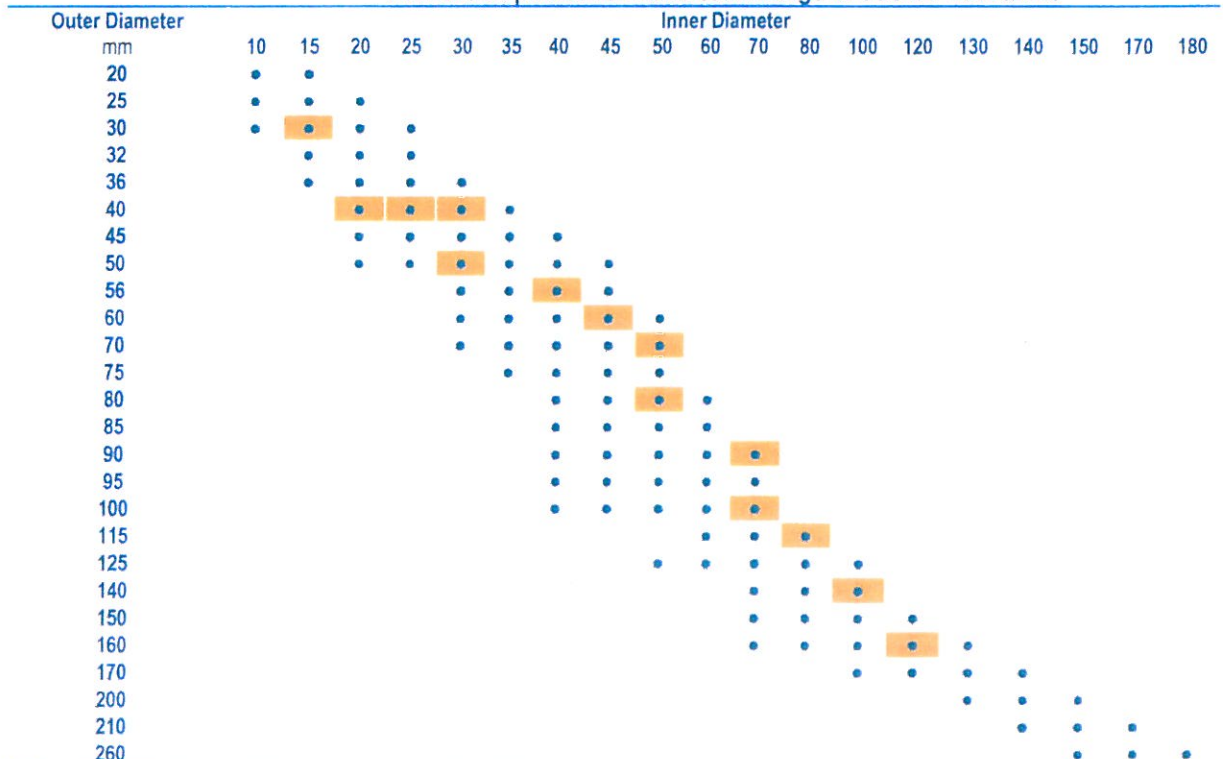

Production possibilities and stock range of SUSTAPEEK tubes

• = in stock / Further dimensions on request, please contact us